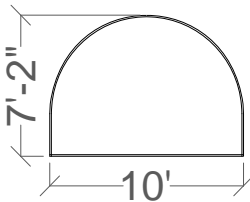

~ **X-LARGE 16' WIDE** ~
16'w x 11'h x 20' long
\$8,000

*Can be built to any length! Add \$1,250 per 5' increment. Includes zippered man-door, zippered garage door and large window.

~ LARGE 12' WIDE ~

10' Peak Height	18' Long	Per Additional 3'
Frame	1,550	+100
Top Cover	1,150	+100
Zipper Door Front End	500	n/a
Large Window Back End	475	n/a
Complete Unit	\$3,675	+\$200

8' Peak Height	18' Long	Per Additional 3'
Frame	1,350	+100
Top Cover	1,050	+100
Zipper Door Front End	500	n/a
Large Window Back End	475	n/a
Complete Unit	\$3,375	+\$200

~ STANDARD 10' WIDE ~

7' 2" Peak Height	12' Long	Per Additional 3'
Frame	1,125	+100
Top Cover	800	+100
Zipper Door Front End	500	n/a
Large Window Back End	475	n/a
Complete Unit	\$2,900	+\$200

~ SMALLER BUILDINGS ~

Smaller buildings feature a 7'2" peak height, a standard zippered man-door, and a standard back window.

	4' x 8' \$1,275 Complete		6' x 9' \$1,750 Complete		8' x 12' \$2,200 Complete
--	------------------------------------	---	------------------------------------	---	-------------------------------------