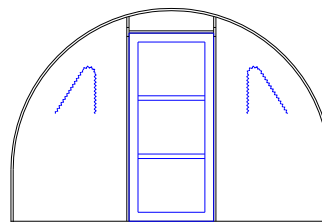

\$875⁰⁰

\$475⁰⁰

+\$55⁰⁰

Zippered Door End with Optional Windows

Garage Door with Optional Windows

Combo Door with Optional Small Windows

Large Window End with Optional Windows

***Want something you don't see? Please ask us!
Special options are always welcome.***