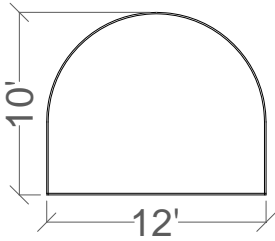

~ **X-LARGE 16' WIDE** ~
16'w x 11'h x 20' long
\$8,000

*Can be built to any length! Add \$1,250 per 5' increment. Includes zippered man-door, zippered garage door and large window.

~ LARGE 12' WIDE ~

10' Peak Height	18' Long	Per Additional 3'
Frame	1,550	+100
Top Cover	1,150	+100
Zipper Door Front End	500	n/a
Large Window Back End	475	n/a
Complete Unit	\$3,675	+\$200