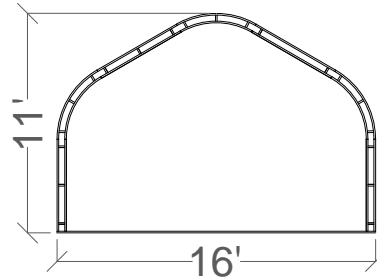

~ **X-LARGE 16' WIDE** ~
16'w x 11'h x 20' long
\$8,000

*Can be built to any length! Add \$1,250 per 5' increment. Includes zippered man-door, zippered garage door and large window.

~ LARGE 12' WIDE ~

10' Peak Height	18' Long	Per Additional 3'
Frame	1,550	+100
Top Cover	1,150	+100
Zipper Door Front End	500	n/a
Large Window Back End	475	n/a
Complete Unit	\$3,675	+\$200

8' Peak Height	18' Long	Per Additional 3'
Frame	1,350	+100
Top Cover	1,050	+100
Zipper Door Front End	500	n/a
Large Window Back End	475	n/a
Complete Unit	\$3,375	+\$200

~ STANDARD 10' WIDE ~

7' 2" Peak Height	12' Long	Per Additional 3'
Frame	1,125	+100
Top Cover	800	+100
Zipper Door Front End	500	n/a
Large Window Back End	475	n/a
Complete Unit	\$2,900	+\$200

~ SMALLER BUILDINGS ~

Smaller buildings feature a 7'2" peak height, a standard zippered man-door, and a standard back window.

	4' x 8' \$1,275 Complete		6' x 9' \$1,750 Complete		8' x 12' \$2,200 Complete
--	------------------------------------	---	------------------------------------	---	-------------------------------------