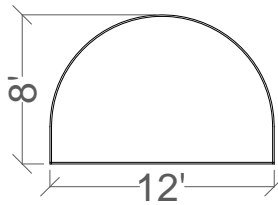

~ **X-LARGE 16' WIDE** ~
16'w x 11'h x 20' long
\$8,000

*Can be built to any length! Add \$1,250 per 5' increment. Includes zippered man-door, zippered garage door and large window.

~ LARGE 12' WIDE ~

10' Peak Height	18' Long	Per Additional 3'
Frame	1,550	+100
Top Cover	1,150	+100
Zipper Door Front End	500	n/a
Large Window Back End	475	n/a
Complete Unit	\$3,675	+\$200